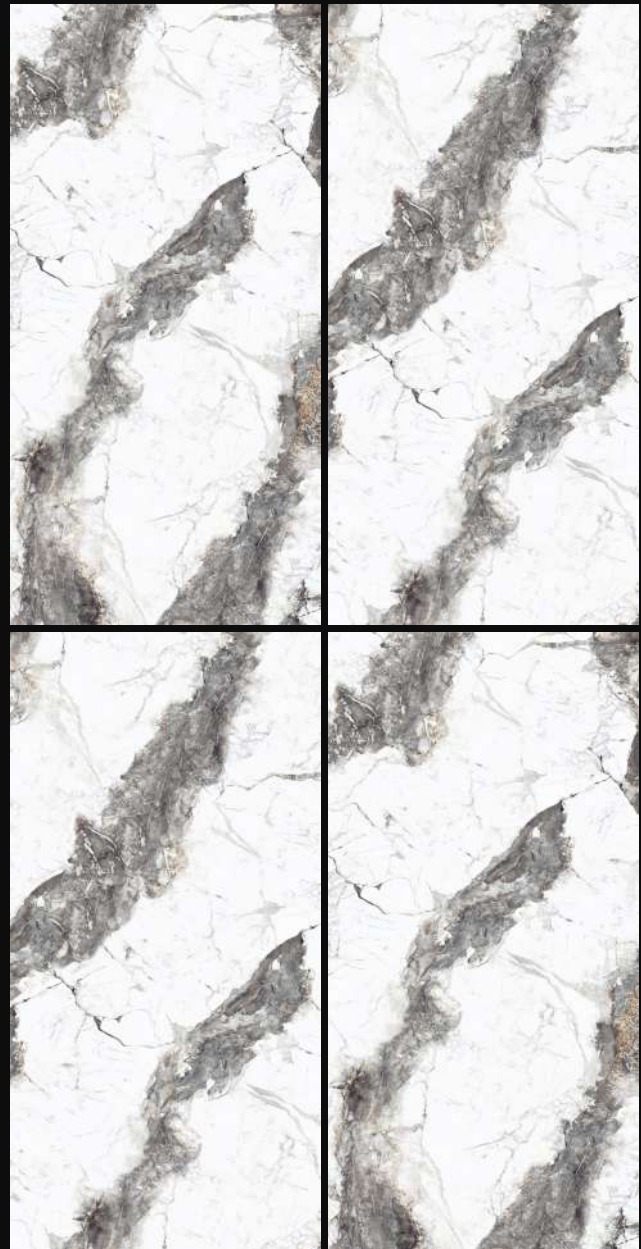

Random
2

PORCELAIN
SLAB

1600 x 3200 mm
800 x 3000 mm
1200 x 2400 mm

OSCAR
WILDE

Thickness
12mm | 15mm | 20mm

Body Colour
White

Random
2

OSCAR WILDE