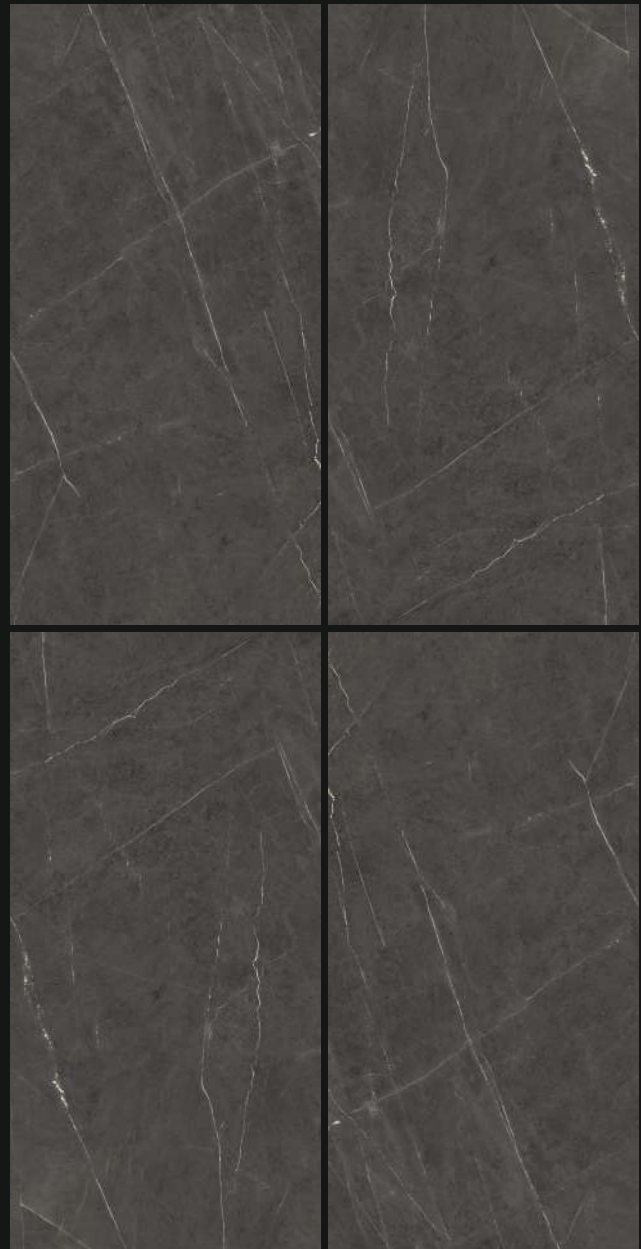

2

PORCELAIN
SLAB

1600 x 3200 mm
800 x 3000 mm
1200 x 2400 mm

PIETRA
GREY

Thickness
12mm | 15mm | 20mm

Body Colour
Black

Random
3

PIETRA GREY
MAJESTIC GRIGIO