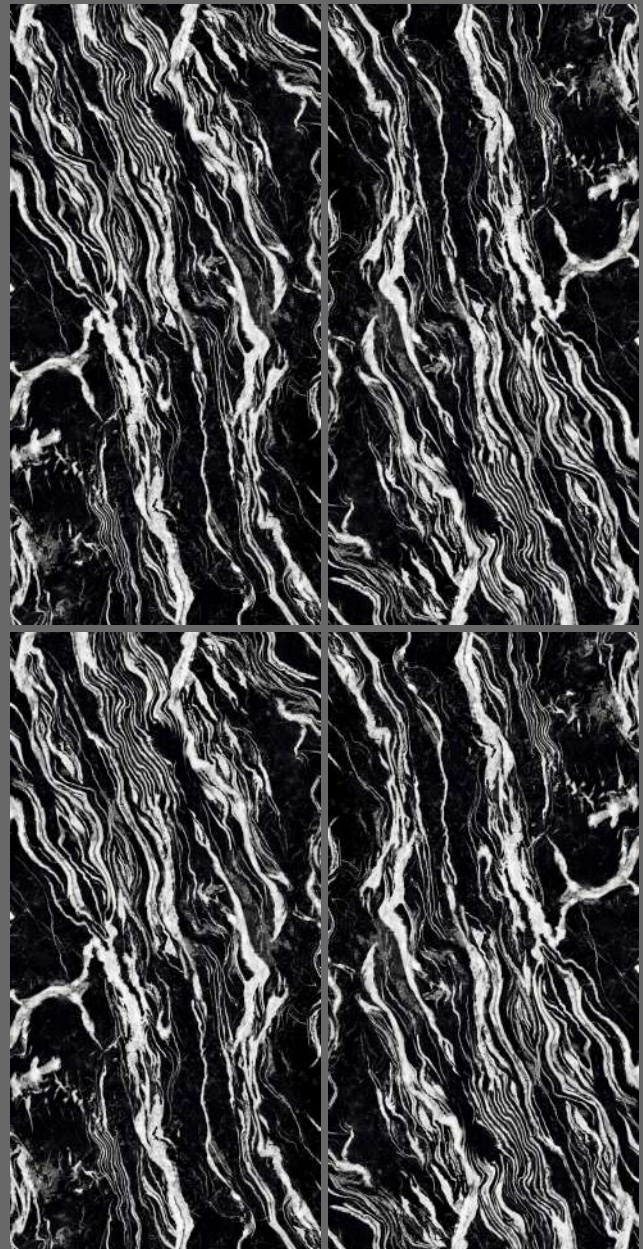

Random
2

PORCELAIN
SLAB

1600 x 3200 mm
800 x 3000 mm
1200 x 2400 mm

COSMIC
BLACK

Thickness
12mm | 15mm | 20mm

Body Colour
Black

Random
1

PORCELAIN
SLAB