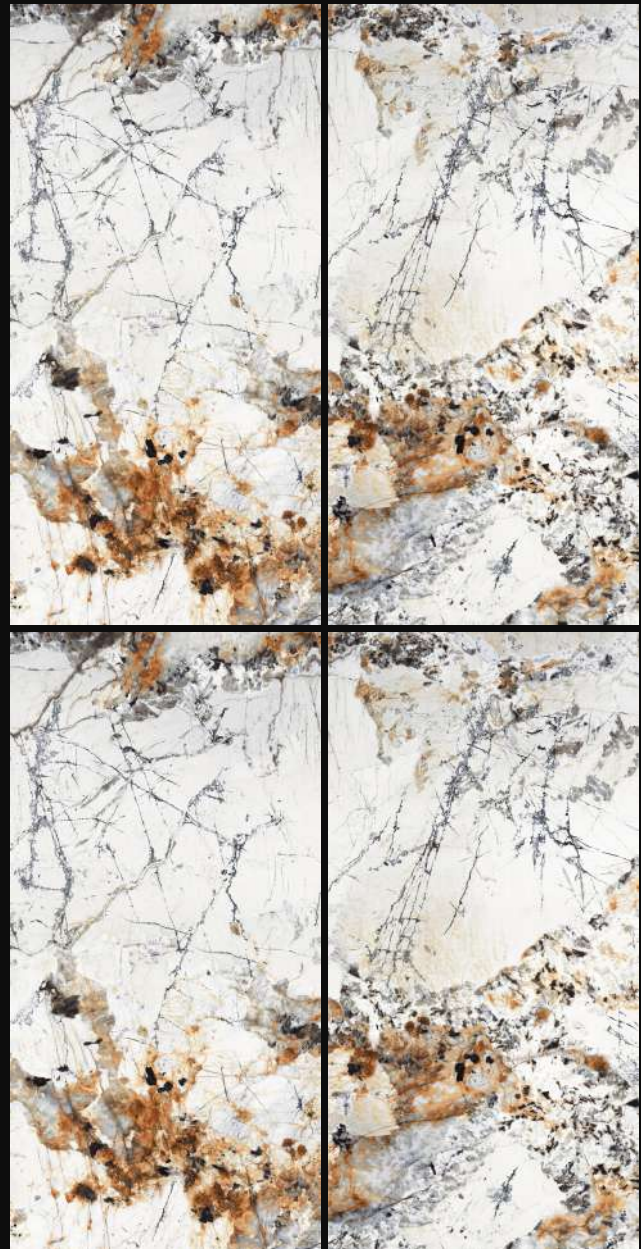

PORCELAIN
SLAB

1600 x 3200 mm
800 x 3000 mm
1200 x 2400 mm

MICA
ROCK

Thickness
12mm | 15mm | 20mm

Body Colour
White

Random
2

PORCELAIN
SLAB

1600 x 3200 mm
800 x 3000 mm
1200 x 2400 mm