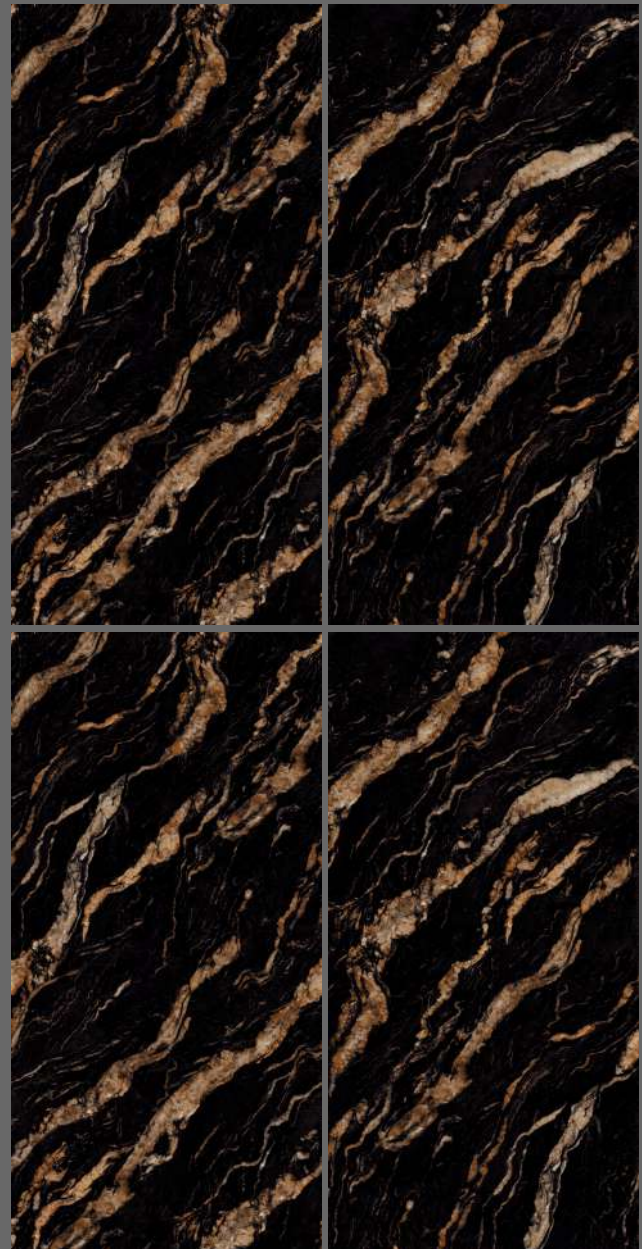

BLACK
FUSION

Thickness
12mm | 15mm | 20mm

Body Colour
Black

Random
2