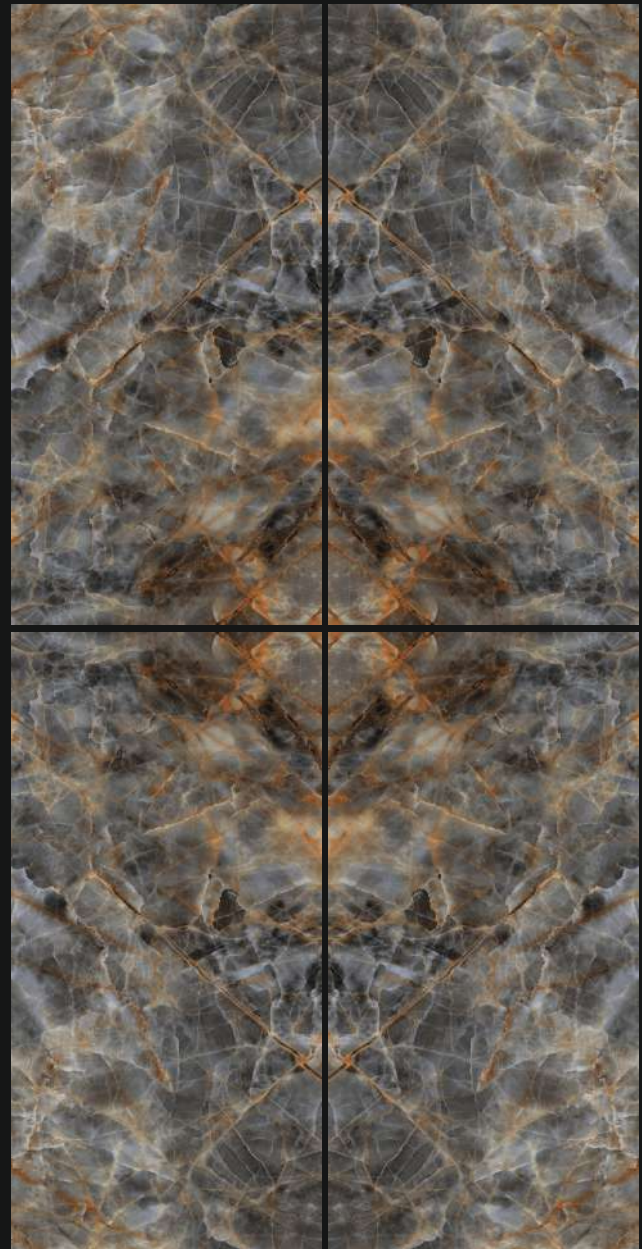

PORCELAIN
SLAB

1600 x 3200 mm
800 x 3000 mm
1200 x 2400 mm

VINTAGE ONYX
BOOKMATCH

Thickness

12mm | 15mm | 20mm

Body Colour

Grey

Random

2