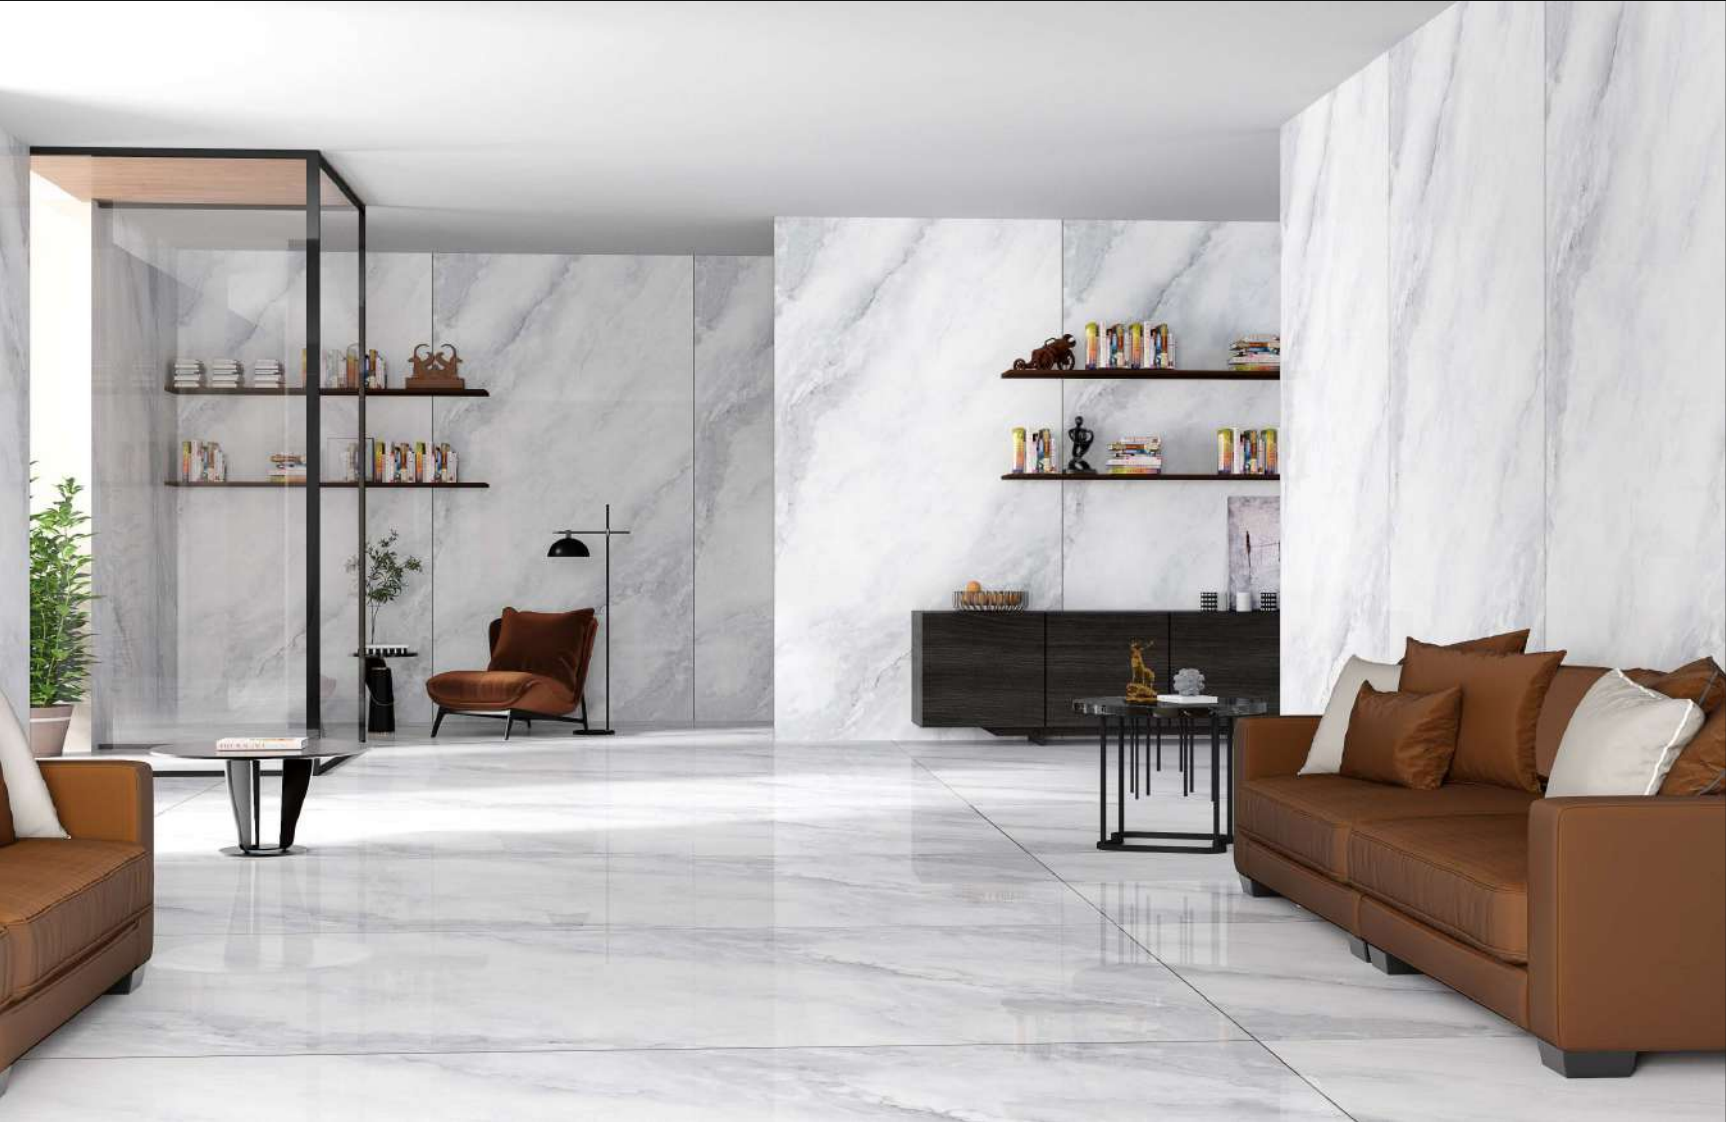

12mm | 15mm | 20mm

Body Colour

White

Random

2

ICELAND

PORCELAIN SLAB

1600 x 3200 mm
800 x 3000 mm
1200 x 2400 mm