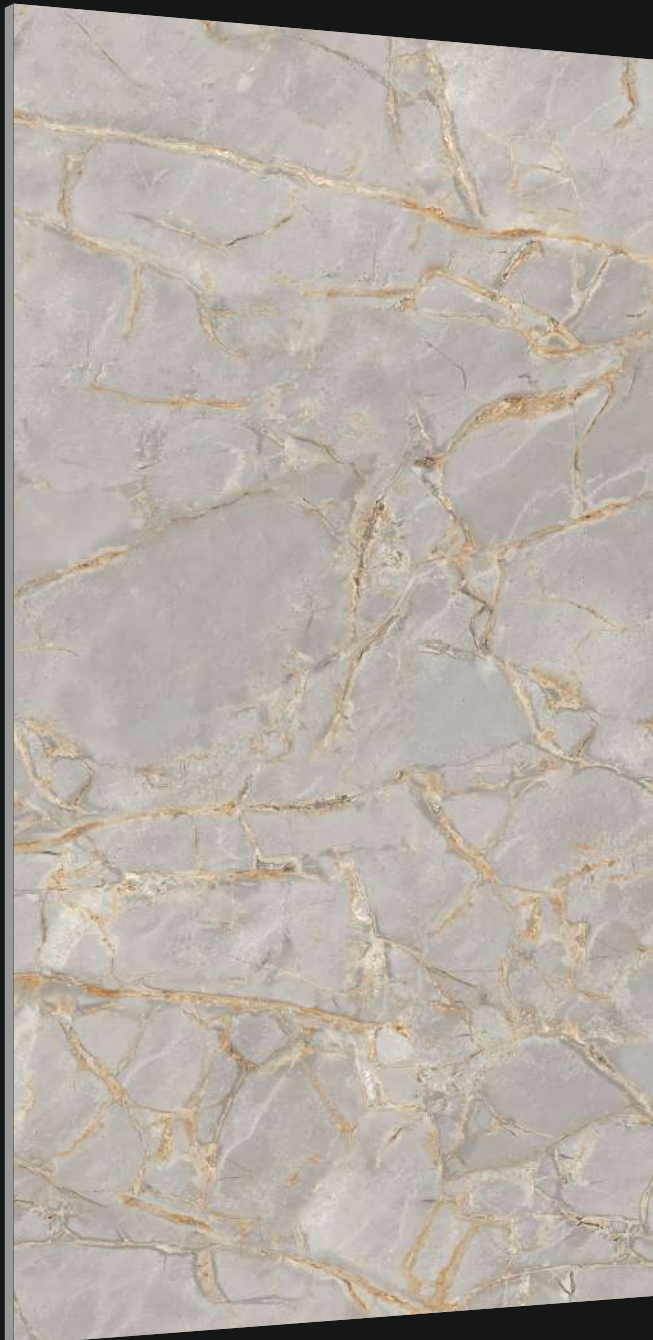

PORCELAIN
SLAB

1600 x 3200 mm
800 x 3000 mm
1200 x 2400 mm

VERSACE GREY

Thickness
12mm | 15mm | 20mm

Body Colour
GREY

Random
2