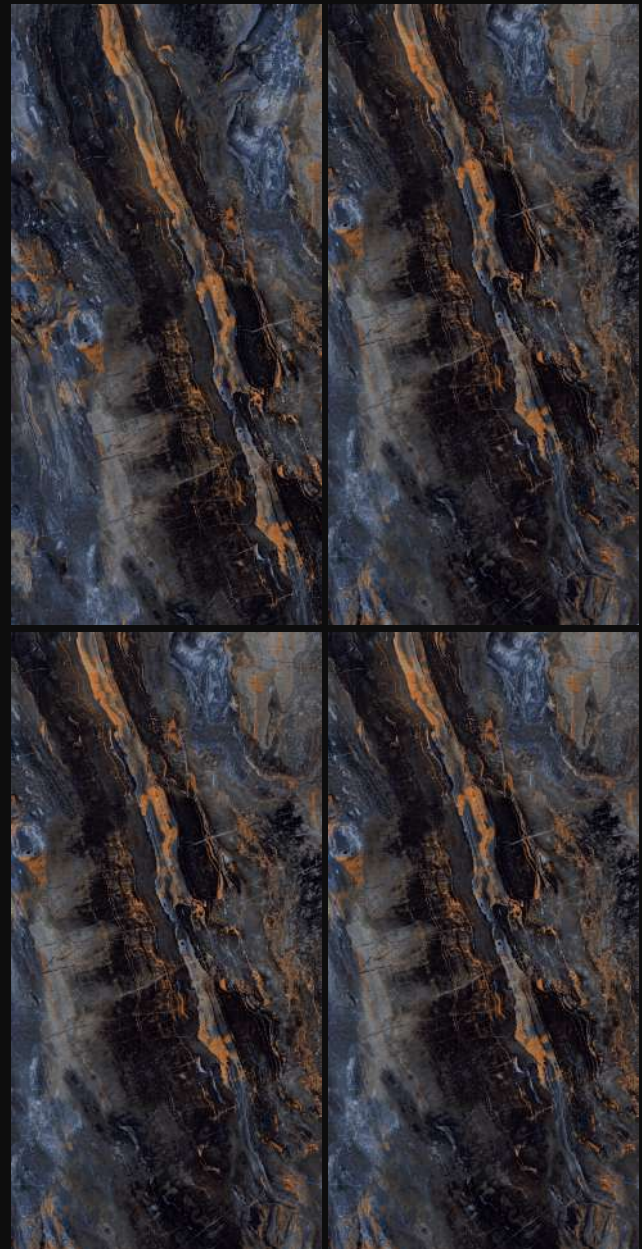

PORCELAIN SLAB

1600 x 3200 mm
800 x 3000 mm
1200 x 2400 mm

OROBICO

Thickness | Body Colour
12mm | 15mm | 20mm | Grey

Random
2

OROBICO BOOOKMATCH
OROBICO

PORCELAIN SLAB

1600 x 3200 mm
800 x 3000 mm
1200 x 2400 mm