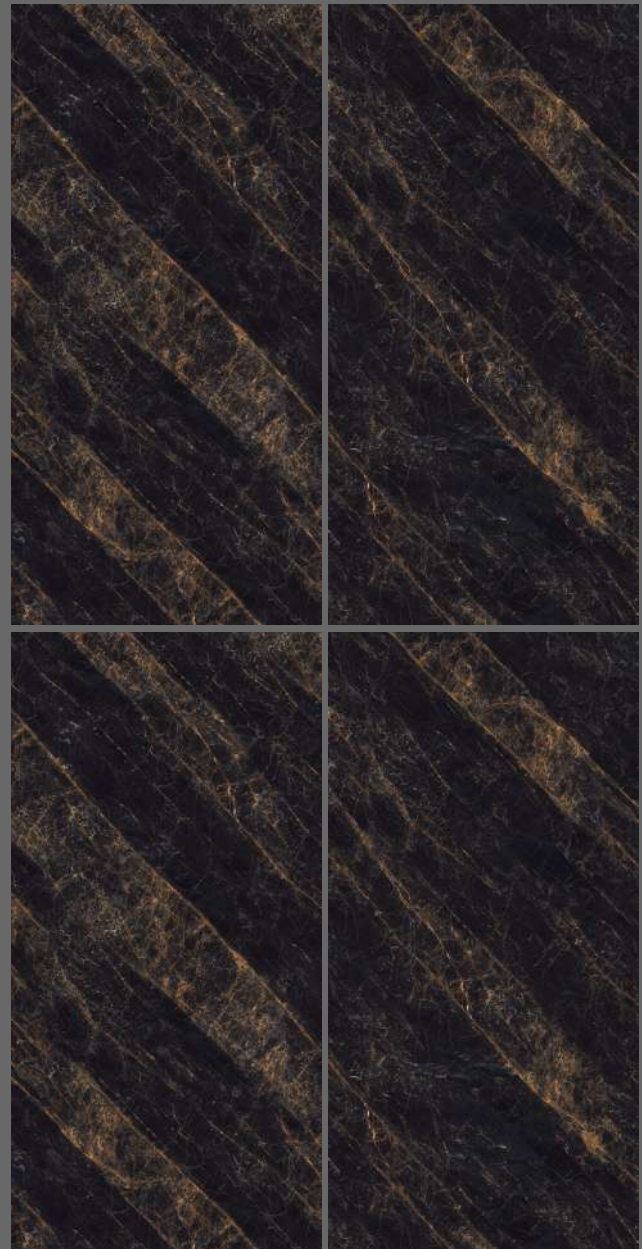

THUNDER BLACK

Thickness

12mm | 15mm | 20mm

Body Colour

Black

Random

2