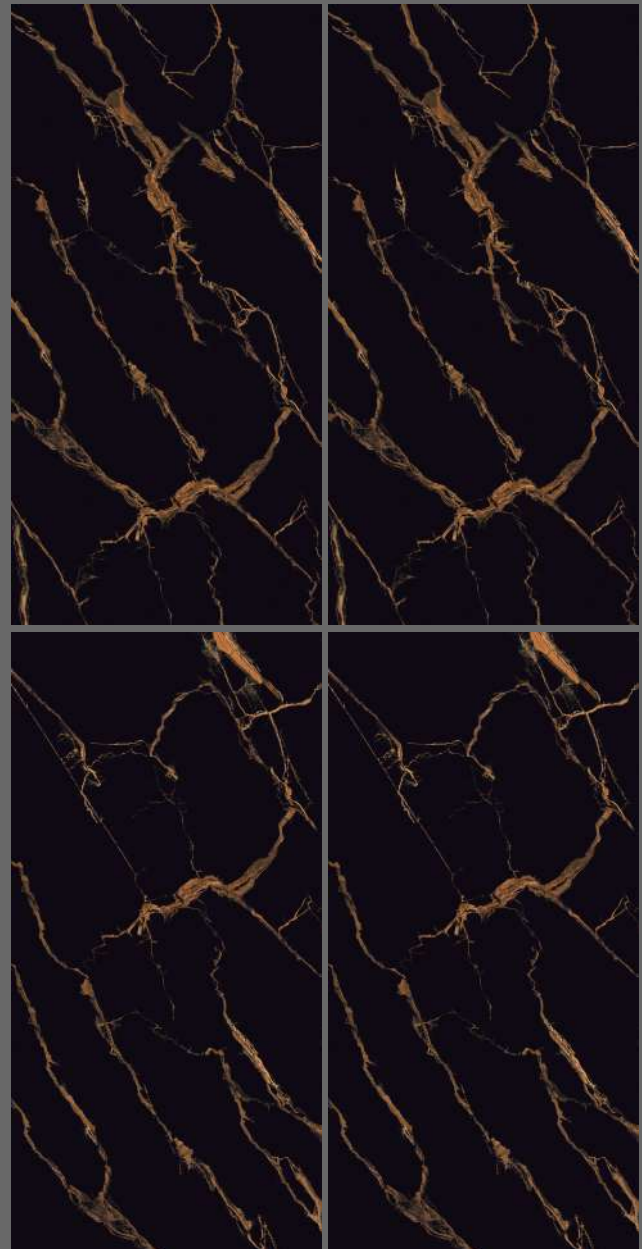

PORCELAIN
SLAB

1600 x 3200 mm
800 x 3000 mm
1200 x 2400 mm

**GOLD
BLACK**

Thickness
12mm | 15mm | 20mm | Body Colour
Black

Random
2