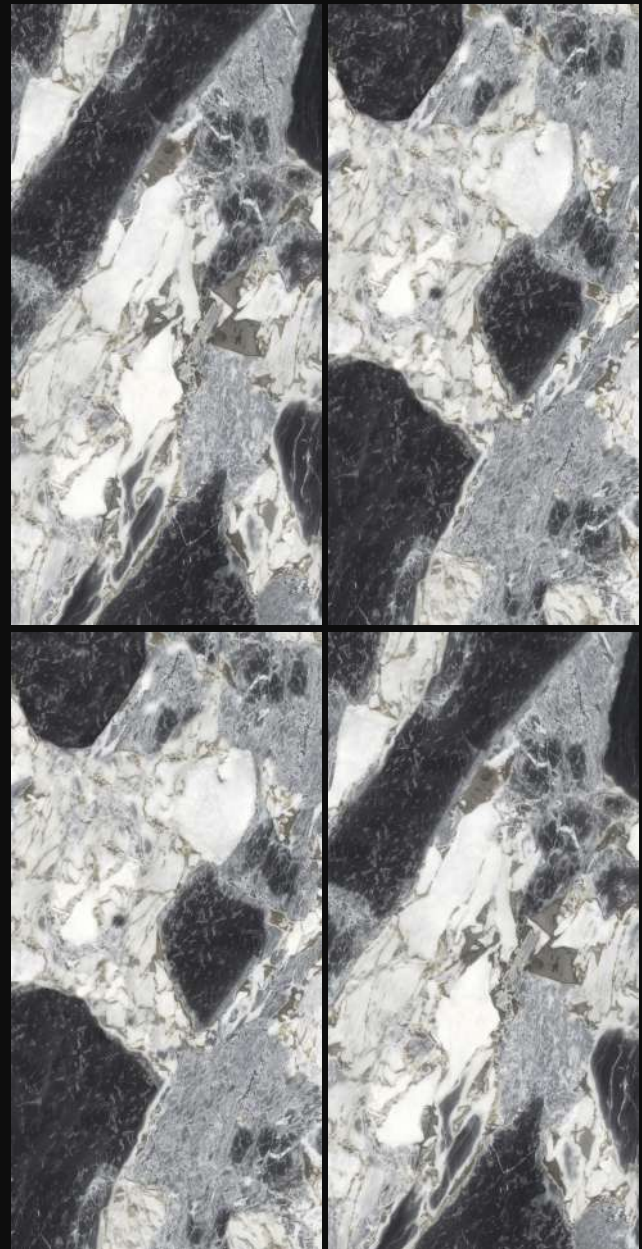

NOVELLA

Thickness

12mm | 15mm | 20mm

Body Colour

White

Random

2