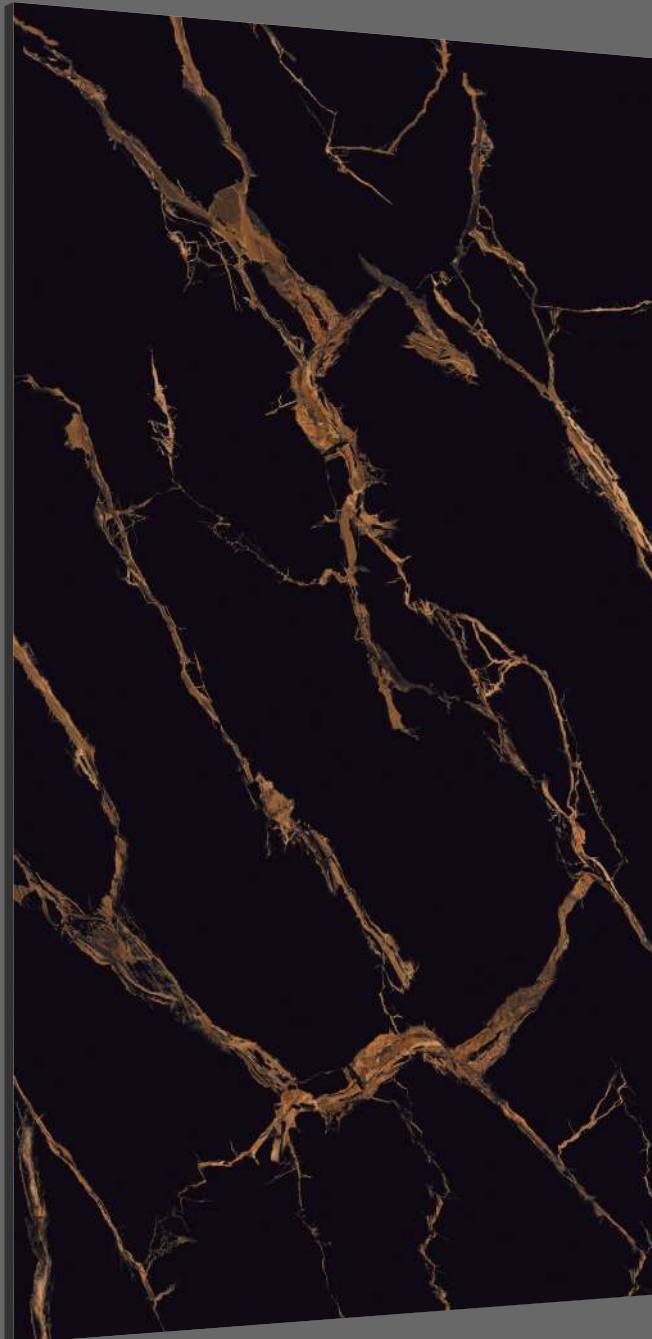

PORCELAIN
SLAB

1600 x 3200 mm
800 x 3000 mm
1200 x 2400 mm

**GOLD
BLACK**

Thickness
12mm | 15mm | 20mm | Body Colour
Black

Random
2