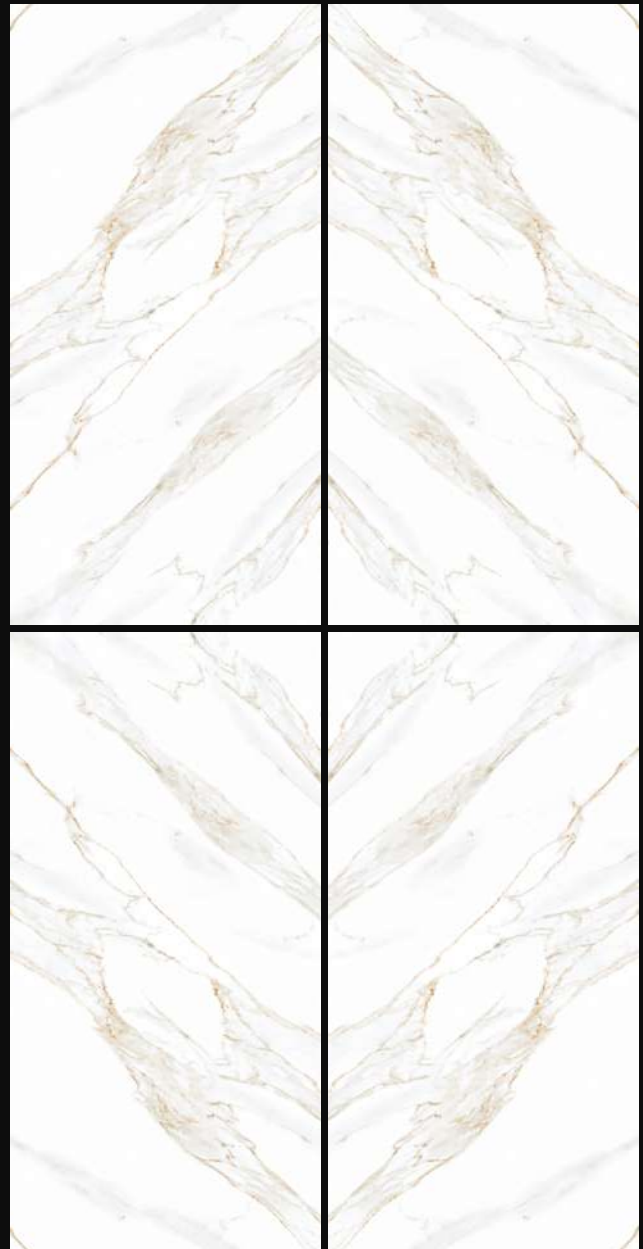

PORCELAIN
SLAB

1600 x 3200 mm
800 x 3000 mm
1200 x 2400 mm

CALCATA
BORGHINI

Thickness
12mm | 15mm | 20mm

Body Colour
White

Random
2