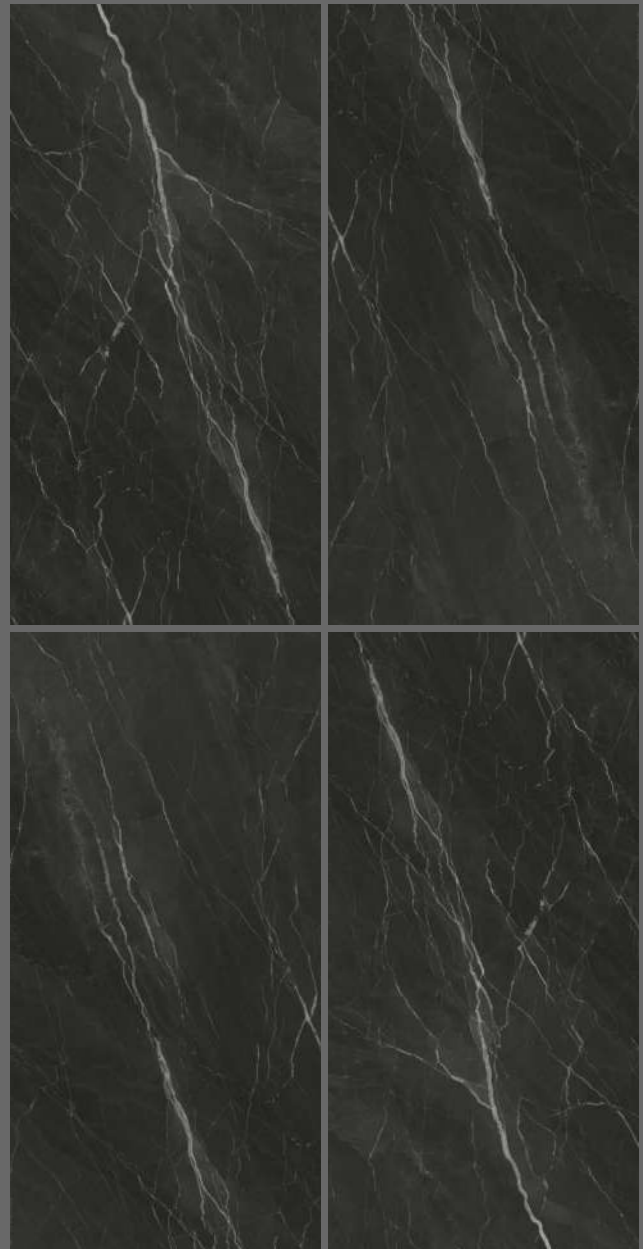

PORCELAIN
SLAB

1600 x 3200 mm
800 x 3000 mm
1200 x 2400 mm

ANTIQUE
GREY

Thickness

12mm | 15mm | 20mm

Body Colour

Black

Random

2