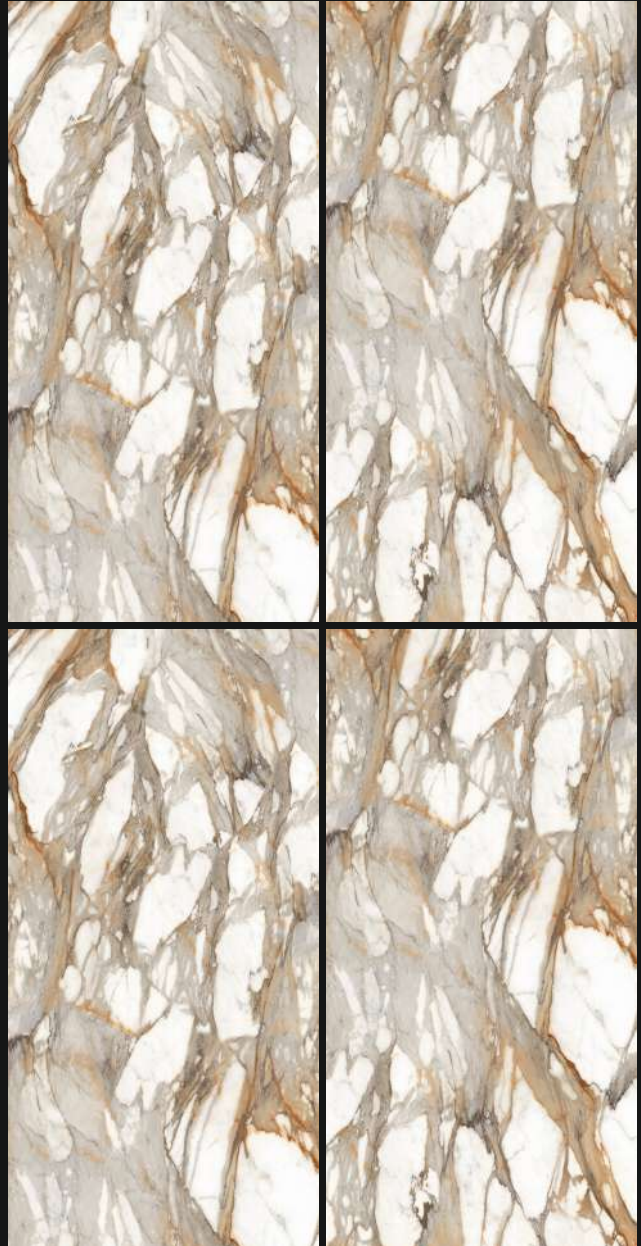

Random
1

ONICE
OTTONE

PORCELAIN
SLAB

1600 x 3200 mm
800 x 3000 mm
1200 x 2400 mm

ALEX
CALACATTA

Thickness
12mm | 15mm | 20mm

Body Colour
White

Random
2