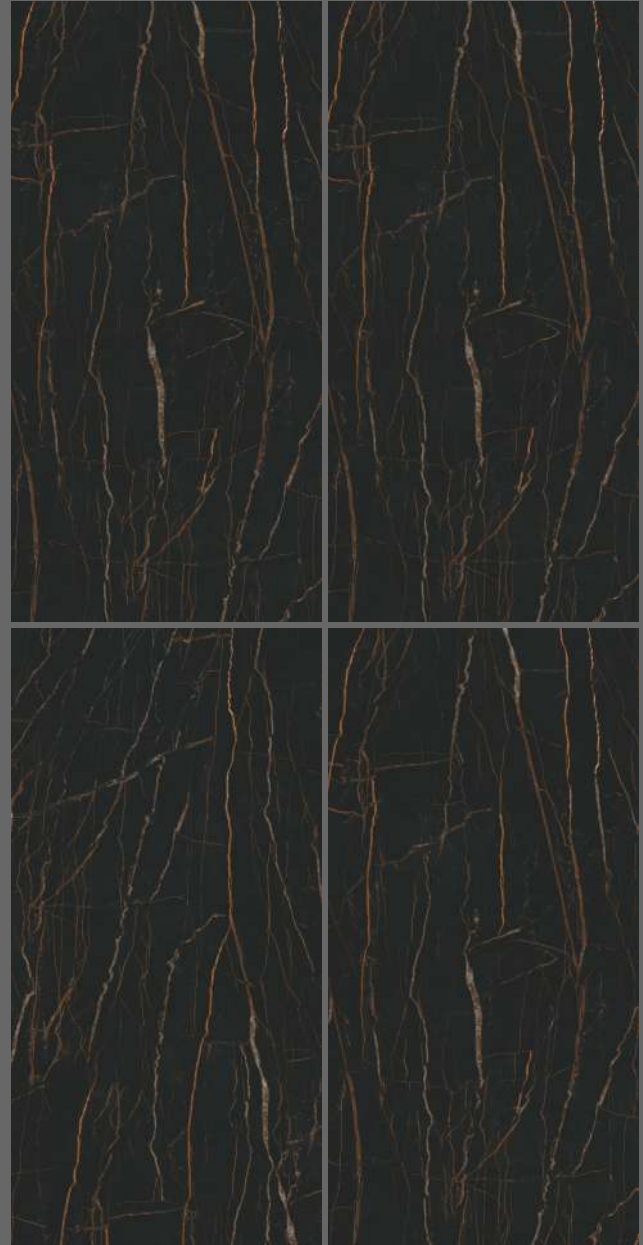

PORTE NOIR

Thickness | Body Colour
12mm | 15mm | 20mm | Black

Random
2