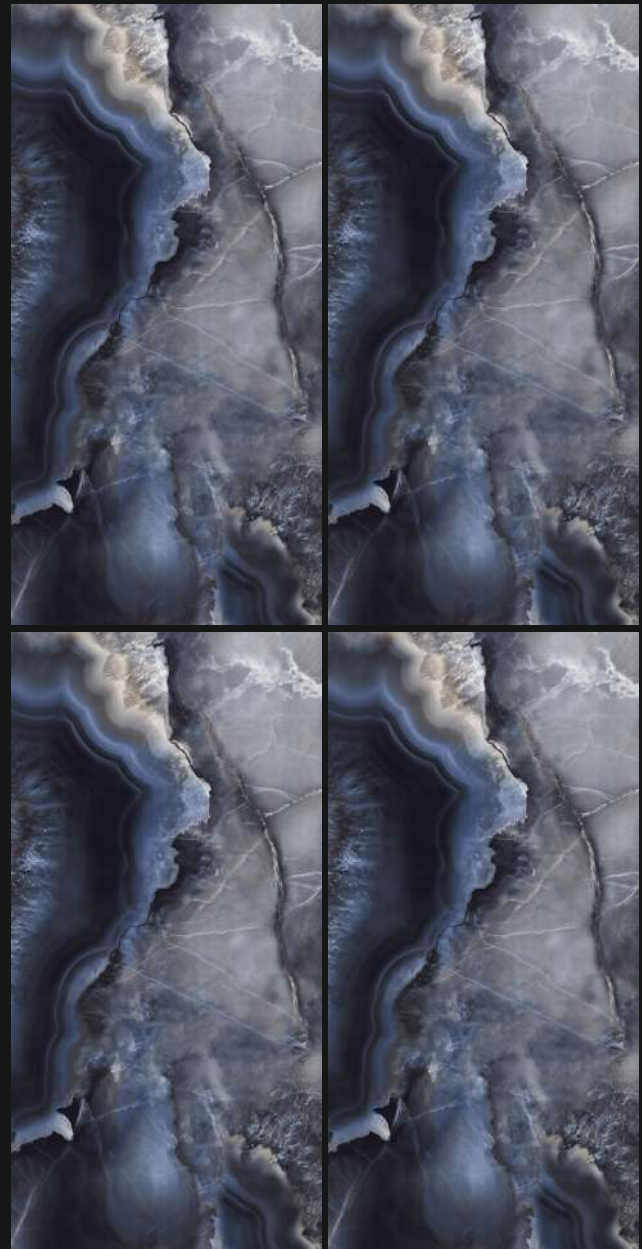

Thickness
12mm | 15mm | 20mm | Body Colour
Black

Random
2

PORCELAIN
SLAB

1600 x 3200 mm
800 x 3000 mm
1200 x 2400 mm

BOTANIC BLACK

Thickness
12mm | 15mm | 20mm

Body Colour
Black

Random
1