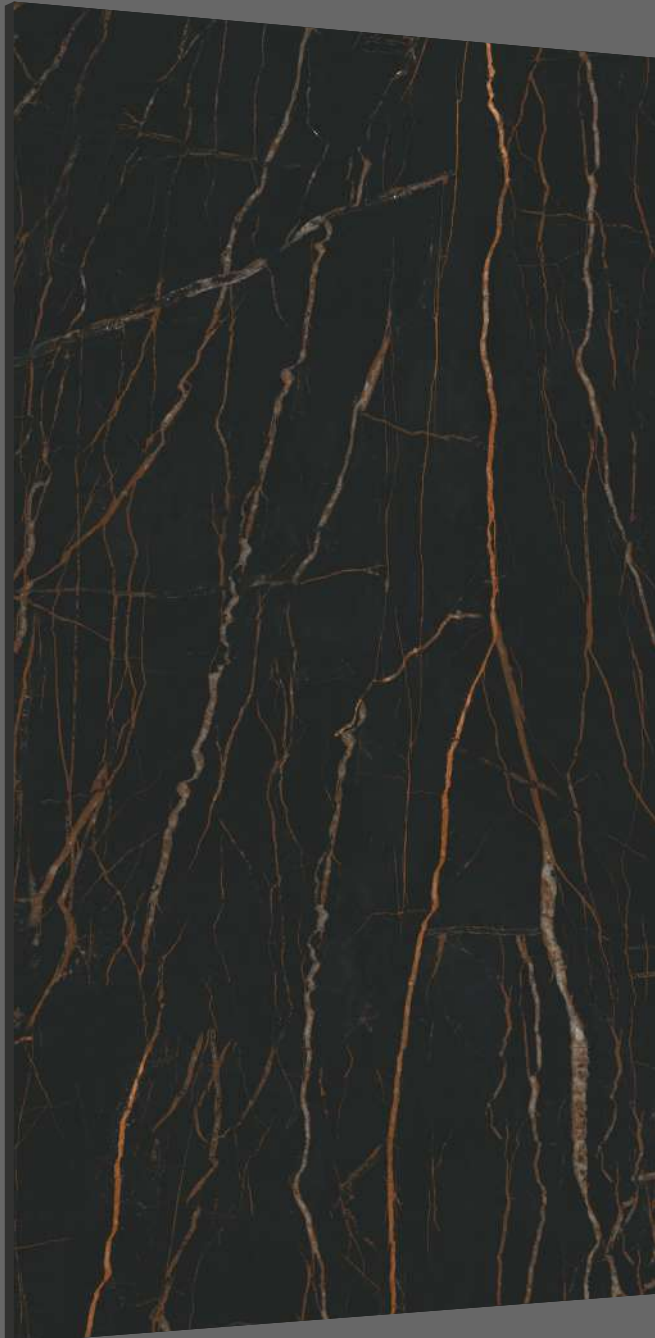

PORTE NOIR

Thickness | Body Colour
12mm | 15mm | 20mm | Black

Random
2